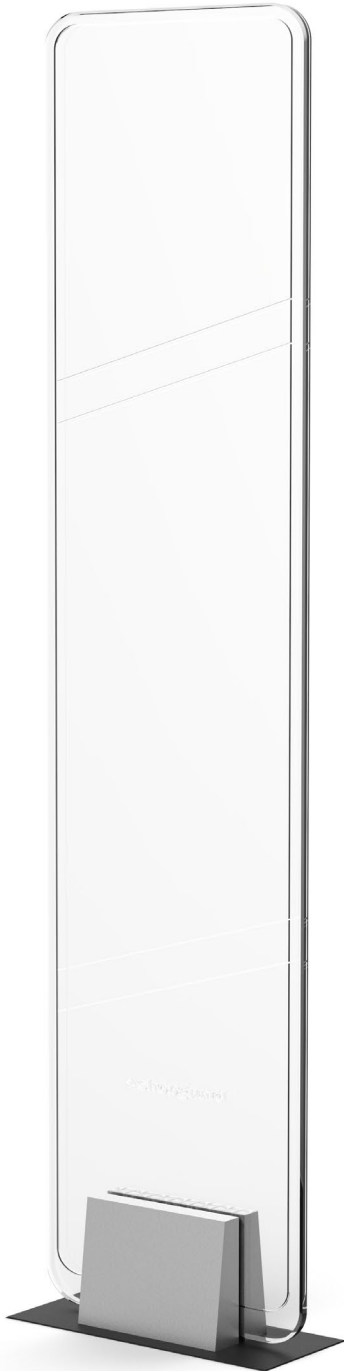

Twilight L-150 RF TRx

RF - TRX

General Info

Family	Twilight			
Body Size	Front		Side / Thickness	
	Normal	Large	Normal	Thick
Type	Radio Frequency (RF), TRx			

Performance	metric	imperial
Maximum distance*	2,2m	86.61in
Detection dist. on side*	1,1m	43.3in
Dimension		
Height	1,606m	63.23in
Width	0,425m	16.73in
Depth (thickness)	0,106m	4.17in
Approx. weight	14,6kg	32.18lbs
Electrical Requirements		
PSU	18V AC	
Power Consumption	520mA / 9,36W	
Max. Power Cons.	550mA	
Operating Temp.	0 - 40 °C	32 - 104 °F
Frequency Technology		
Technology	Radio Frequency (RF)	
Frequency Range	8.2MHz	

Other

Antenna Safety	CB, UL/cUL
Emissions Safety	FCC/IC, CE
Materials Used	brushed aluminium base, plexiglass body
Available Colours	white illumination as default, custom available

*detection distance may vary, depends on **environment** and **tag type**. Reference data is based on 4x4 paper label tag test