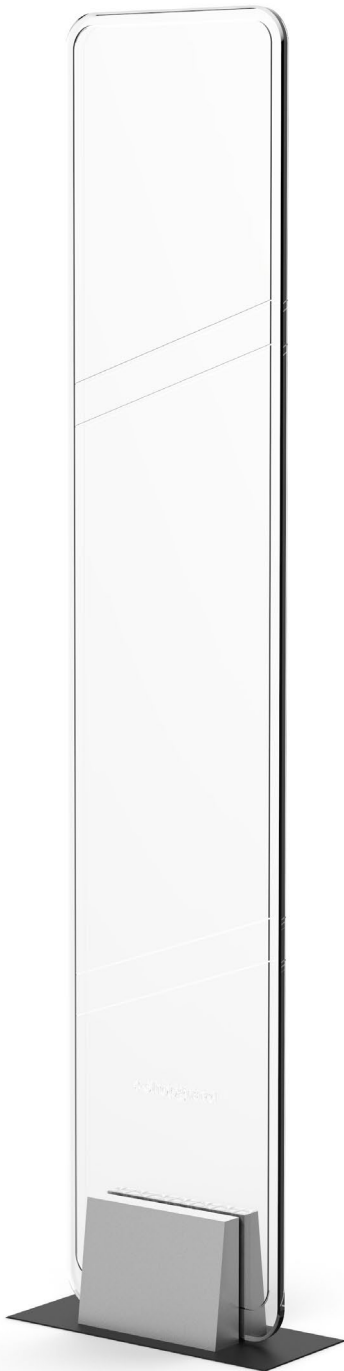

Twilight N-150 RF TRx

RF - TRX

General Info

Family	Twilight			
Body Size	Front		Side / Thickness	
	Normal	Large	Normal	Thick
Type	Radio Frequency (RF), TRx			

Performance	metric	imperial
Maximum distance*	2m	78.74in
Detection dist. on side*	1m	39.37in
Dimension		
Height	1,606m	63.23in
Width	0,328m	12.91in
Depth (thickness)	0,106m	4.17in
Approx. weight	12,4kg	27.33lbs
Electrical Requirements		
PSU	18V AC	
Power Consumption	520mA / 9,36W	
Max. Power Cons.	550mA	
Operating Temp.	0 - 40°C	32 - 104°F
Frequency Technology		
Technology	Radio Frequency (RF)	
Frequency Range	8.2MHz	

Other

Antenna Safety	CB, UL/cUL
Emissions Safety	FCC/IC, CE
Materials Used	brushed aluminium base, plexiglass body
Available Colours	white illumination as default, custom available

*detection distance may vary, depends on **environment** and **tag type**. Reference data is based on 4x4 paper label tag test