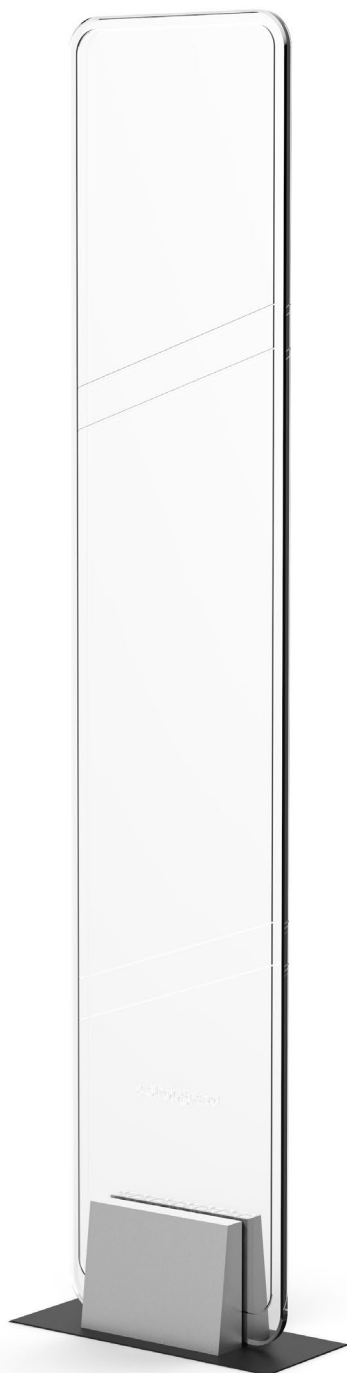

Twilight N-150 RF Tx/Rx

RF - Tx/Rx (duo configuration)

General Info				
Family	Twilight			
Body Size	Front		Side / Thickness	
	Normal	Large	Normal	Thick
Type	Radio Frequency (RF), Tx / Rx			

Performance	metric	imperial
Maximum distance*	1,4m	55.12in
Detection dist. on side*	0,75m	27.56in
Dimension		
Height	1,606m	63.23in
Width	0,328m	12.91in
Depth (thickness)	0,106m	4.17in
Approx. weight	12,4kg	27.33lbs
Electrical Requirements		
PSU	18V AC	
Power Consumption	520mA / 9,36W	
Max. Power Cons.	550mA	
Operating Temp.	0 - 40 °C	32 - 104 °F
Frequency Technology		
Technology	Radio Frequency (RF)	
Frequency Range	8.2MHz	

Other	
Antenna Safety	CB, UL/cUL
Emissions Safety	FCC/IC, CE
Materials Used	brushed aluminium base, plexiglass body
Available Colours	white illumination as default, custom available

*detection distance may vary, depends on **environment** and **tag type**. Reference data is based on 4x4 paper label tag test